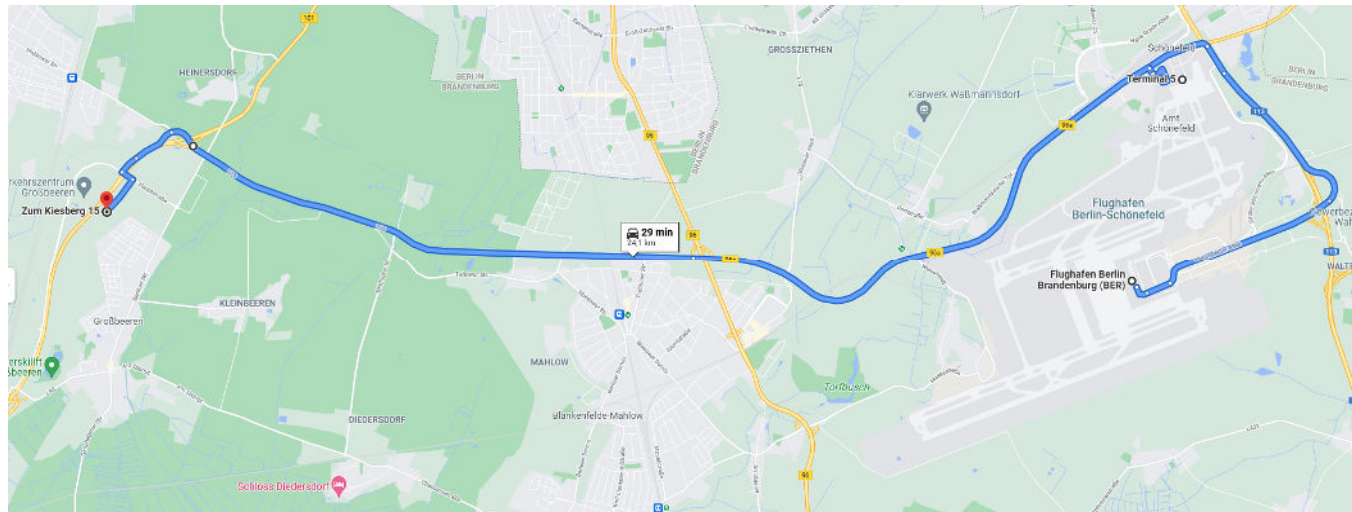

## Approach from BER Airport, Terminal 1/2 and Terminal 5 (formerly: SXF) by car

- Take the A113 towards Hamburg/Berlin-Zentrum via Melli-Beese-Ring/Schönefelder Allee
- Take exit 7 (Schönefeld-Süd) and turn left onto B96a (Am Seegraben) to Großbeeren
- Follow the B96a/L76 to the driveway on the B101
- Follow the driveway to the B101 and keep right
- **Do not drive on the B101**, but immediately take the exit "Großbeeren" and turn left at the end of the exit
- Turn right at the first cross road into the street "Zum Kiesberg"
- Drive through to the dead end, on the left is number 15, right/straight ahead number 16

## Approach from BER Airport, Terminal 1/2 and Terminal 5 (formerly: SXF) by public transport

**START:** Airport BER, Terminal 1-2  
S9 (Direction S Spandau Bhf)  
(at 20 – Minute intervals)

---

**START:** Airport BER, Terminal 5  
S9 (Direction Flughafen BER Terminal 1-2)  
(at 20 – Minute intervals)

Please get off at S Waßmannsdorf

Please change for BUS 600 (Direction S Teltow Stadt)  
(at 60 – Minute intervals)

Please get off at Großbeeren, Märkische Allee Nord

Walking Distance about 1.100 m

**DESTINATION:** Zum Kiesberg 15-16; 14979 Großbeeren