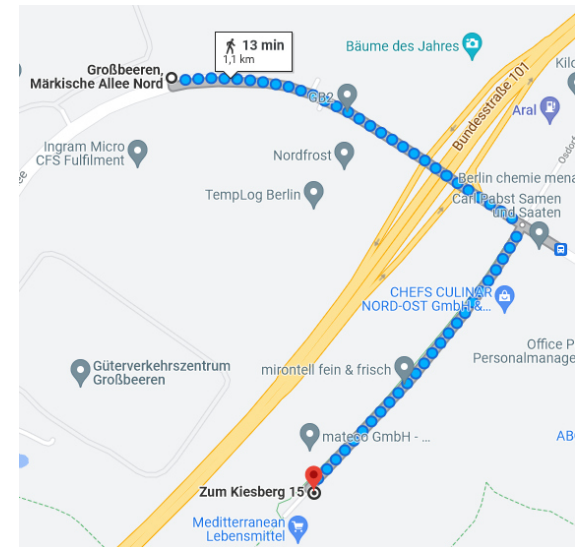

## Approach from BER Airport, Terminal 1/2 and Terminal 5 (formerly: SXF) by car

- Take the A113 towards Hamburg/Berlin-Zentrum via Melli-Beese-Ring/Schönefelder Allee
- Take exit 7 (Schönefeld-Süd) and turn left onto B96a (Am Seegraben) to Großbeeren
- Follow the B96a/L76 to the driveway on the B101
- Follow the driveway to the B101 and keep right
- **Do not drive on the B101**, but immediately take the exit "Großbeeren" and turn left at the end of the exit
- Turn right at the first cross road into the street "Zum Kiesberg"
- Drive through to the dead end, on the left is number 15, right/straight ahead number 16

## Approach from BER Airport, Terminal 1/2 and Terminal 5 (formerly: SXF) by public transport

**START:** Airport BER, Terminal 1-2  
S9 (Direction S Spandau Bhf)  
(at 20 – Minute intervals)

---

**START:** Airport BER, Terminal 5  
S9 (Direction Flughafen BER Terminal 1-2)  
(at 20 – Minute intervals)

Please get off at S Waßmannsdorf

Please change for BUS 600 (Direction S Teltow Stadt)  
(at 60 – Minute intervals)

Please get off at Großbeeren, Märkische Allee Nord

Walking Distance about 1.100 m

**DESTINATION:** Zum Kiesberg 15-16; 14979 Großbeeren