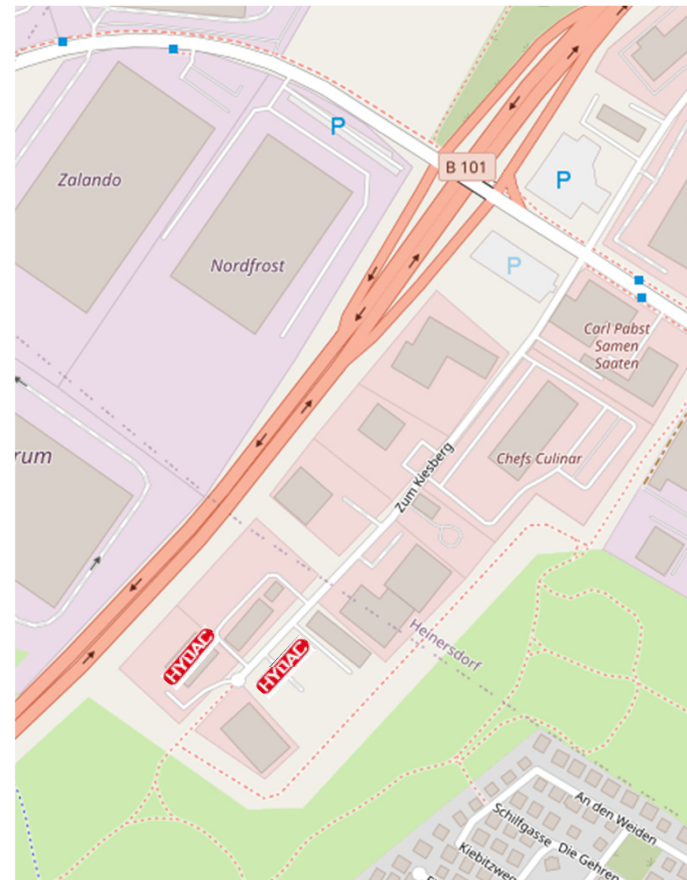

HYDAC SOFTWARE

HYDAC SOFTWARE GmbH
Zum Kiesberg 15-16
D-14979 Großbeeren

Tel: +49 33701/3389-4410
Fax: +49 33701/3389-4449

Reference: www.openstreetmap.org